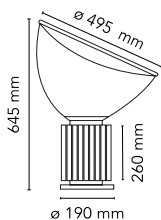

Taccia

by Achille & Pier Giacomo Castiglioni , 1962

Table lamp providing indirect and reflected light. Reflector in painted aluminium, gloss white on the outside and matt white on the inside.. Directionable diffuser in transparent mouth-blown glass. Body in matt black. silver anodized or bronze anodized aluminium. Base in nickel-plated metal. Electric cable of useful length 220 cm, with dimmer switch for ON/OFF and adjustment of the light flow between 10-100%. Plug-in power supply with interchangeable plugs.

Mounting	Table/Floor
Environment	Indoor
Finish	Black, Anodized bronze, Anodized silver
Weight	15,3 Kg
Light sources available	1 x 1 COB LED 28W 2700K CRI93 [i] DIMMER
Emergency	Without
Voltage	100-240/48V
Power	28W
Battery	No
Supply included	Yes

Cord Length	2200 mm
Materials	Aluminum, Glass

Colors	<ul style="list-style-type: none"> F6602004 - Anodized silver F6602030 - Black F6602046 - Anodized bronze
--------	--

Certificate	   
-------------	--