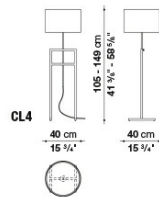

etched PVC

Technical drawings

CL1

CL3

CL4

CL2

CLA1

CLA2

CLS1

CLS2

CLS3

CLS4

B&B Italia reserves the right to make technological and aesthetic improvements to its models, including changes to the sizes and materials, without notice. The technical drawings do not define the details of the product. The measurements shown are indicative and may undergo changes. In particular, the dimensions relevant to the padded parts are subject to usage tolerances over time caused by the normal adjustment of the padding. For the specific information, please contact the dealer closest to you.