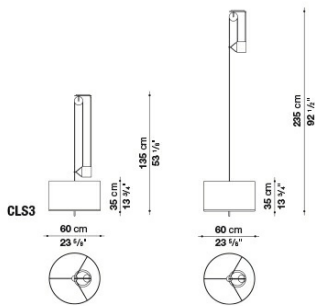

Technical information

Frame:

bronzed metal or bright chromed metal

Lampshade:

beige fabric, dark brown fabric or white parchment

Upper and lower screen:

etched glass

Lower screen (CLS4):

etched PVC

Technical drawings

CL1

CL3

CL4

CL2

CLA1

CLA2

CLS1

CLS2

CLS3

CLS4

B&B Italia reserves the right to make technological and aesthetic improvements to its models, including changes to the sizes and materials, without notice. The technical drawings do not define the details of the product. The measurements shown are indicative and may undergo changes. In particular, the dimensions relevant to the padded parts are subject to usage tolerances over time caused by the normal adjustment of the padding. For the specific information, please contact the dealer closest to you.