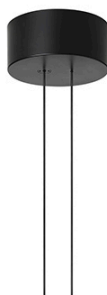

Arrangements Round Small

by Michael Anastassiades , 2018

Diffuse light suspended lighting device. Body in extruded, curved NC-machined and black powder-coated aluminium, diffuser in platinum optical silicone.

Each component can be connected to the power pack by means of an electrical and mechanical connection system designed for customisable product set-up.

Roses available with two powers: lamp with power under 70W and lamp with power under 190W. Class III roses also available for installations with remote power supply: "surface" version for installations on cement, "recessed" version for plasterboard ceilings.

Cord Length	2500 mm
Materials	Aluminum

Colors	● F0406030 - Black
--------	--------------------

Certificate	  
-------------	--

Arrangements Round Small

by Michael Anastassiades , 2018

F0415030
Big Rose-MAX190W

F0416030
Small Rose-MAX70

F0418030
Recessed Rose-MAX190W