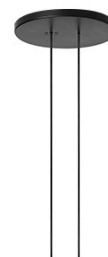

Arrangements Round Small

by Michael Anastassiades , 2018

Diffuse light suspended lighting device. Body in extruded, curved NC-machined and black powder-coated aluminium, diffuser in platinum optical silicone.

Each component can be connected to the power pack by means of an electrical and mechanical connection system designed for customisable product set-up.

Roses available with two powers: lamp with power under 70W and lamp with power under 190W. Class III roses also available for installations with remote power supply: "surface" version for installations on cement, "recessed" version for plasterboard ceilings.

Cord Length	2500 mm
Materials	Aluminum

Colors	● F0406030 - Black
--------	--------------------

Certificate	  
-------------	--

Arrangements Round Small

by Michael Anastassiades , 2018

F0415030
Big Rose-MAX190W

F0416030
Small Rose-MAX70

F0418030
Recessed Rose-MAX190W