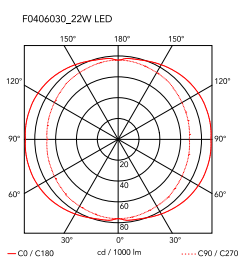

Cord Length	2500 mm
Materials	Aluminum

Colors	● F0406030 - Black
--------	--------------------

Certificate	  
-------------	--

Arrangements Round Small

by Michael Anastassiades , 2018

F0415030
Big Rose-MAX190W