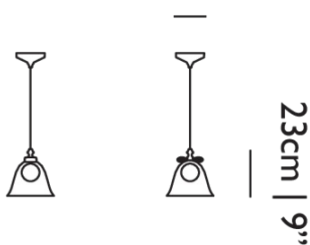

Bell Lamp / Small

Dimensions

22cm | 8.6"

14cm | 5.5"

Product

WIDTH 22cm | 8.7"
HEIGHT 23cm | 9.1"
DEPTH 22cm | 8.7"
DIAMETER 22cm | 8.7"
WEIGHT NETTO 2kg | 4.41lbs

Packaging

WIDTH 30cm | 11.8"
HEIGHT 47cm | 18.5"
CUBAGE 0.05m³ | 1.59ft³
LENGTH 32cm | 12.6"
WEIGHT 4kg | 8.82lbs