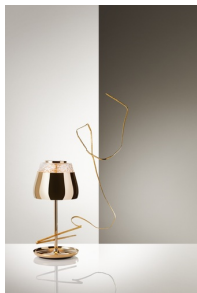

m o o o i

Valentine Table Lamp

MARCEL WANDERS STUDIO

Love at first sight! A magic mirror and the power of crystals transform a simple shell into an endless light bouquet of flowers.

Detailing

Love is in the air! The Valentine guarantees sparkles of romance with its warm glow of its florid heart.

Colours

Black

Chrome

Gold

Valentine Table Lamp

Dimensions

21cm | 8.3"

45cm | 17.7"